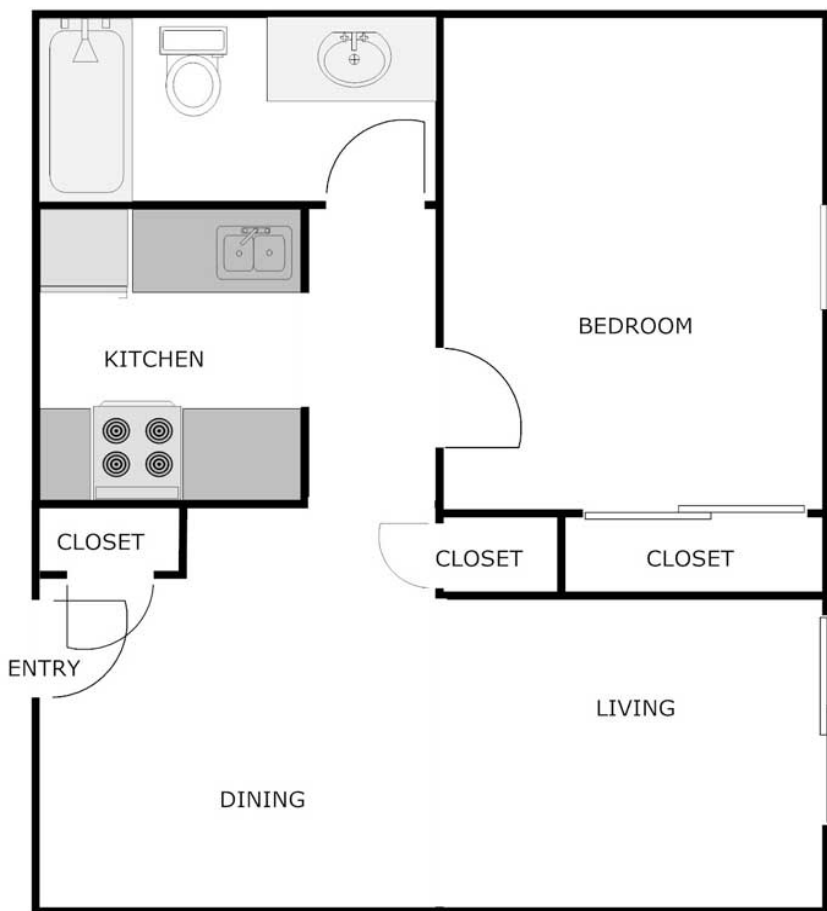

1 Bedroom 1 Bath Apartment

657 Sq. Ft.

RENT

DEPOSIT

DATE AVAILABLE

NOTES

Graygablesapartmentliving.com

relax, enjoy, live!